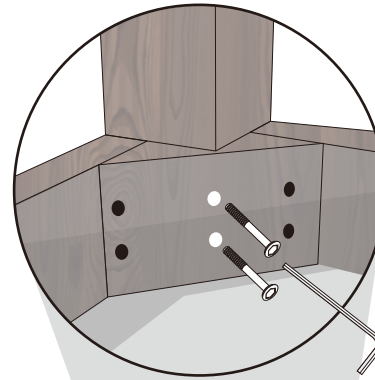

# T901TK - Rectangular Coffee Table Assembly Instructions

X 4

X 1

X 8

X 1

\* Each of the four (4) table legs is identified with a unique code. Each code corresponds to a component corner. Corresponding components must be assembled together.

## WARNING

Do not use this product before installing hardware as instructed. During assembly tighten screws by hand. Once all screws are in place use the tool to tighten until secure.

hyggehome.com