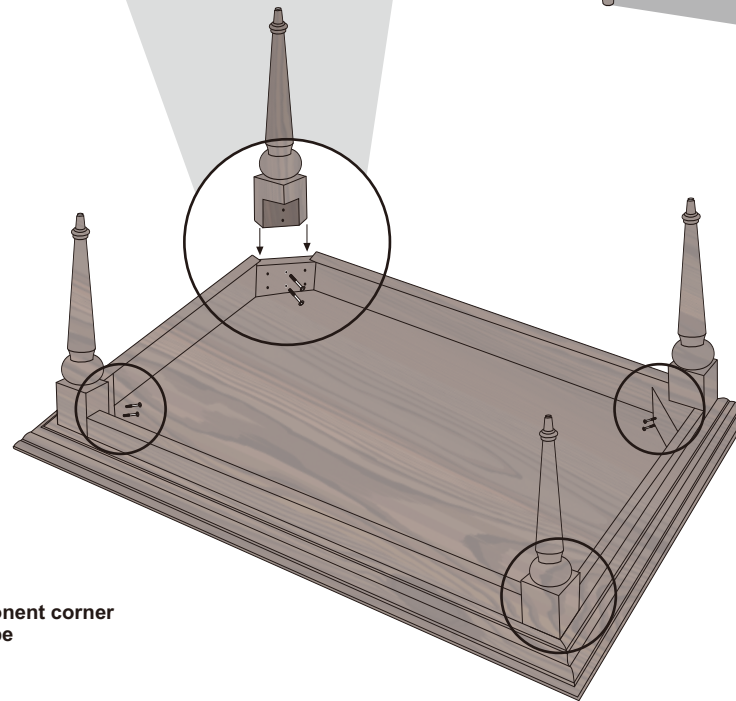

# T901TK - Rectangular Coffee Table Assembly Instructions

X 4

X 1

X 8

X 1

\* Each of the four (4) table legs is identified with a unique code. Each code corresponds to a component corner. Corresponding components must be assembled together.