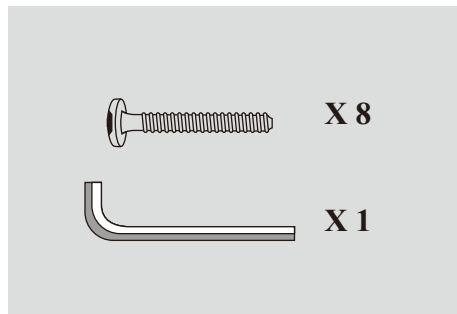

T774 - Square Coffee Table Assembly Instructions

WARNING

Do not use this product before installing hardware as instructed
During assembly tighten screws by hand. Once all screws are in place use the tool to tighten until secure