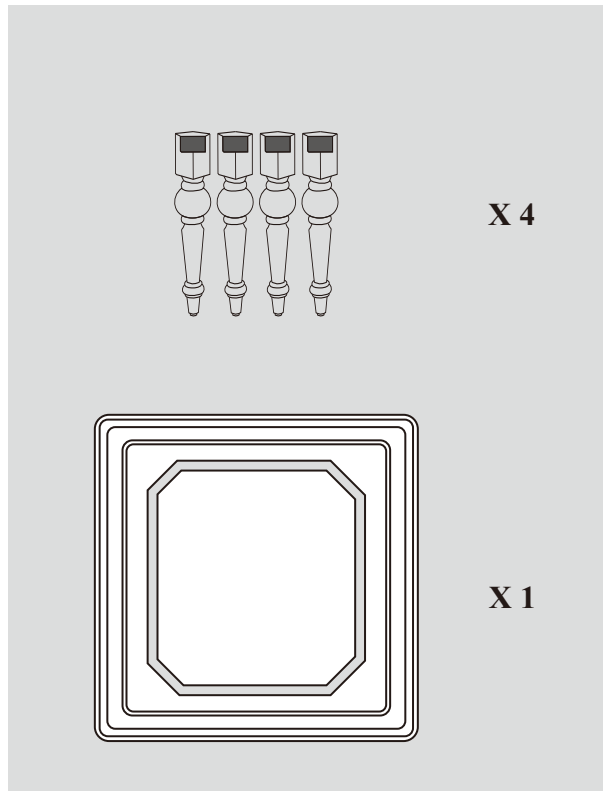

T774 - Square Coffee Table Assembly Instructions

WARNING

Do not use this product before installing hardware as instructed
During assembly tighten screws by hand. Once all screws are in place use the tool to tighten until secure