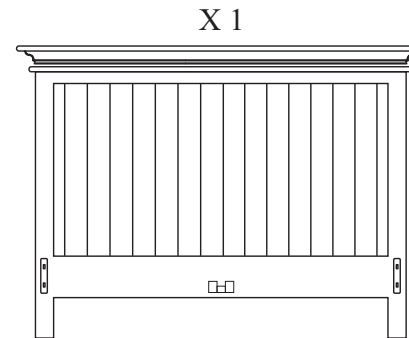

BSE001-90 Single with Slats Bed EU

Assembly Instructions

 X 4

 X 1

 X 5

 X 2

WARNING Do not use this product before installing hardware as instructed
During assembly tighten screws by hand. Once all screws are in place use the tool to tighten until secure