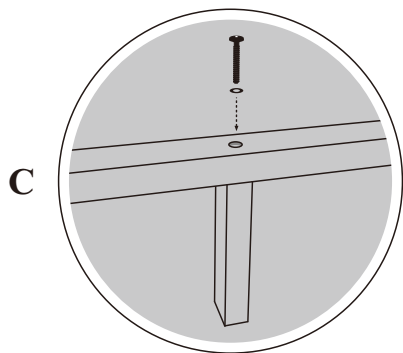

BQE001-160 Queen Size Bed EU

Assembly Instructions

WARNING Do not use this product before installing hardware as instructed
During assembly tighten screws by hand. Once all screws are in place use the tool to tighten until secure

novasolo.com