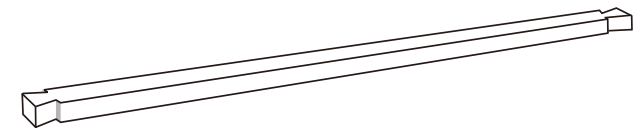

# BQE001-160 Queen Size Bed EU Assembly Instructions

X 1

X 1

X 7

X 2

X 1

X 4

X 4

X 3

X 1

X 3