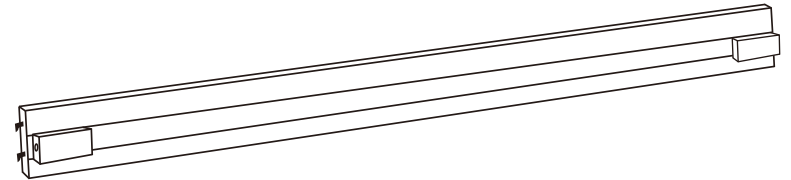

# BQE001-160 Queen Size Bed EU Assembly Instructions

X 1

X 1

X 7

X 2

X 1

X 4

X 4

X 3

X 1

X 3