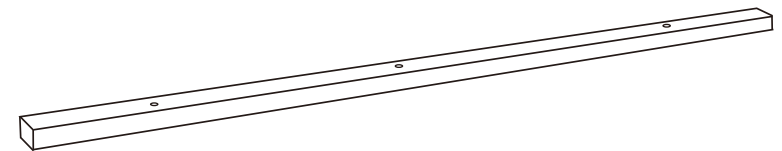

# BQE001-160 Queen Size Bed EU Assembly Instructions

X 1

X 1

X 7

X 2

X 1

X 4

X 4

X 3

X 1

X 3