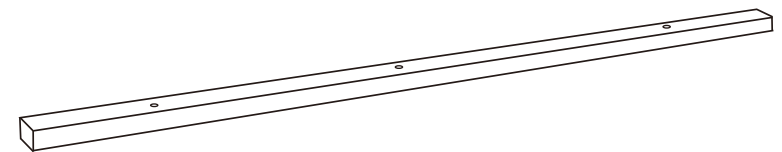

# BKE001-180 King size Bed EU Assembly Instructions

X 1

X 1

X 7

X 2

X 1

X 4

X 4

X 3

X 1

X 3