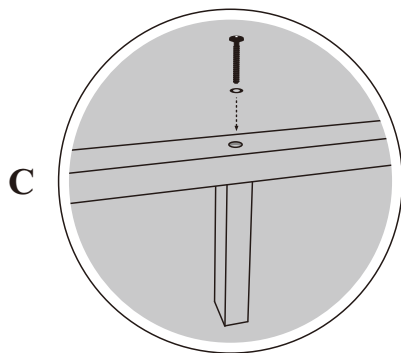

BKE001-180 King size Bed EU Assembly Instructions

WARNING Do not use this product before installing hardware as instructed
During assembly tighten screws by hand. Once all screws are in place use the tool to tighten until secure

novasolo.com