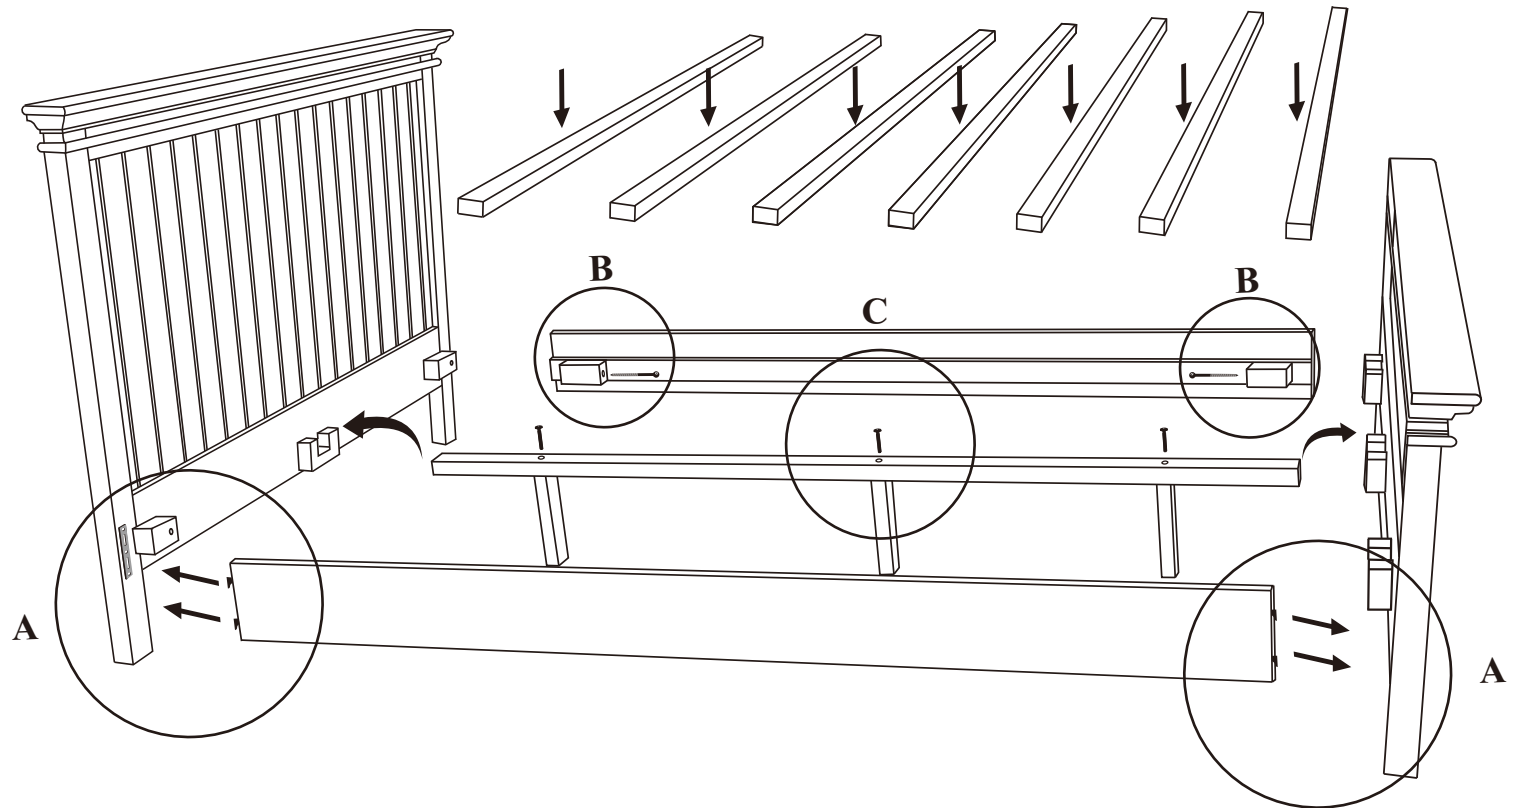

BKE001-180 King size Bed EU Assembly Instructions

WARNING Do not use this product before installing hardware as instructed
During assembly tighten screws by hand. Once all screws are in place use the tool to tighten until secure

novasolo.com