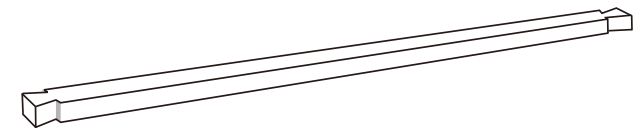

# BKE001-180 King size Bed EU Assembly Instructions

X 1

X 1

X 7

X 2

X 1

X 4

X 4

X 3

X 1

X 3