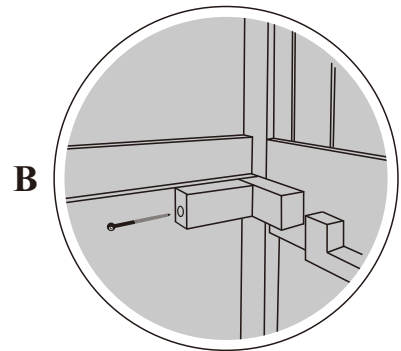

BKE001-180 King size Bed EU Assembly Instructions

WARNING Do not use this product before installing hardware as instructed
During assembly tighten screws by hand. Once all screws are in place use the tool to tighten until secure

novasolo.com