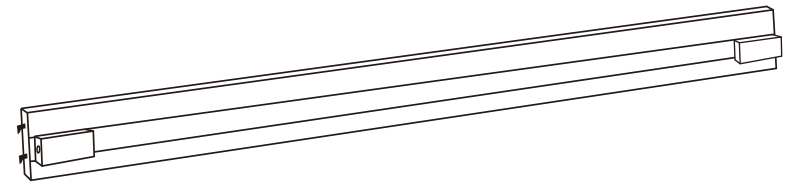

# BKE001-180 King size Bed EU Assembly Instructions

X 1

X 1

X 7

X 2

X 1

X 4

X 4

X 3

X 1

X 3