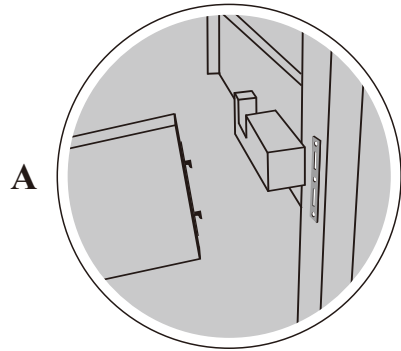

BKE001-180 King size Bed EU Assembly Instructions

WARNING Do not use this product before installing hardware as instructed
During assembly tighten screws by hand. Once all screws are in place use the tool to tighten until secure

novasolo.com