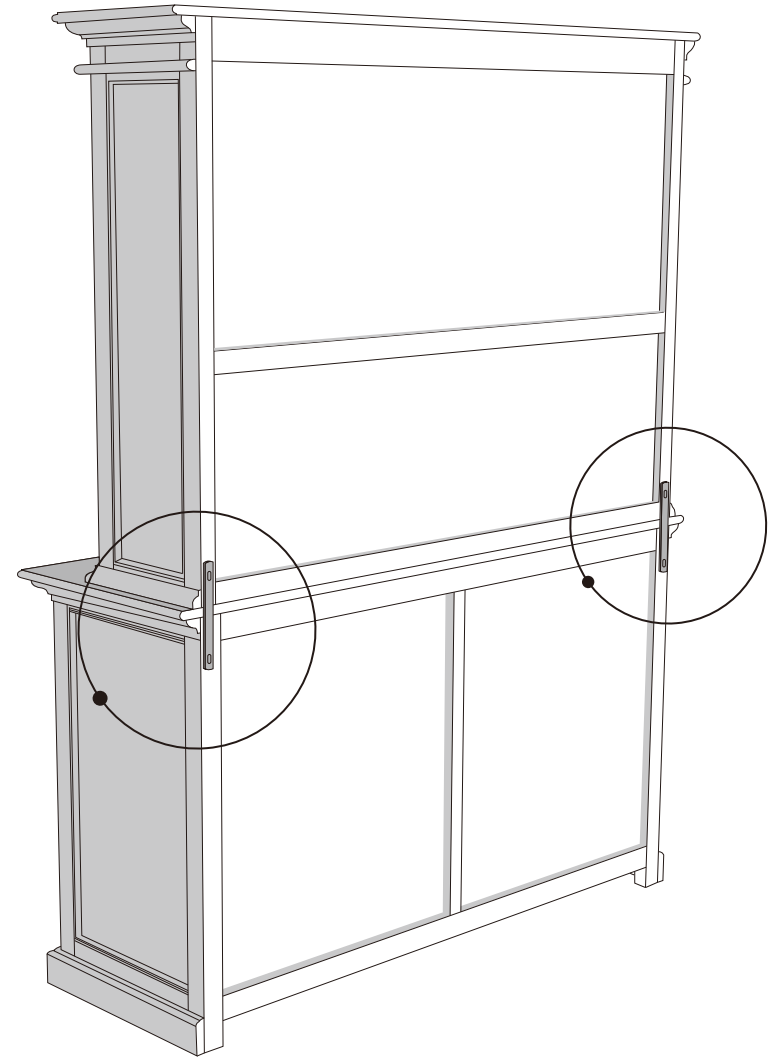

BCA597 - Kitchen Hutch Unit Assembly Instructions

X 1

X 2

X 4

X 1

X 1

WARNING

Do not use this product before installing hardware as instructed
During assembly tighten screws by hand. Once all screws are in place use the tool to tighten until secure