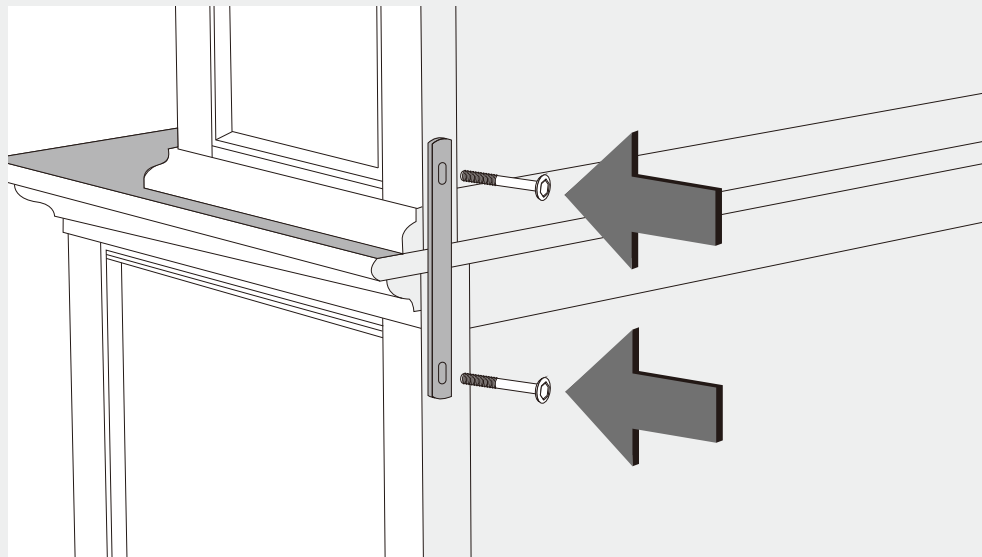

BCA597 - Kitchen Hutch Unit Assembly Instructions

X 1

X 2

X 4

X 1

X 1

WARNING

Do not use this product before installing hardware as instructed
During assembly tighten screws by hand. Once all screws are in place use the tool to tighten until secure